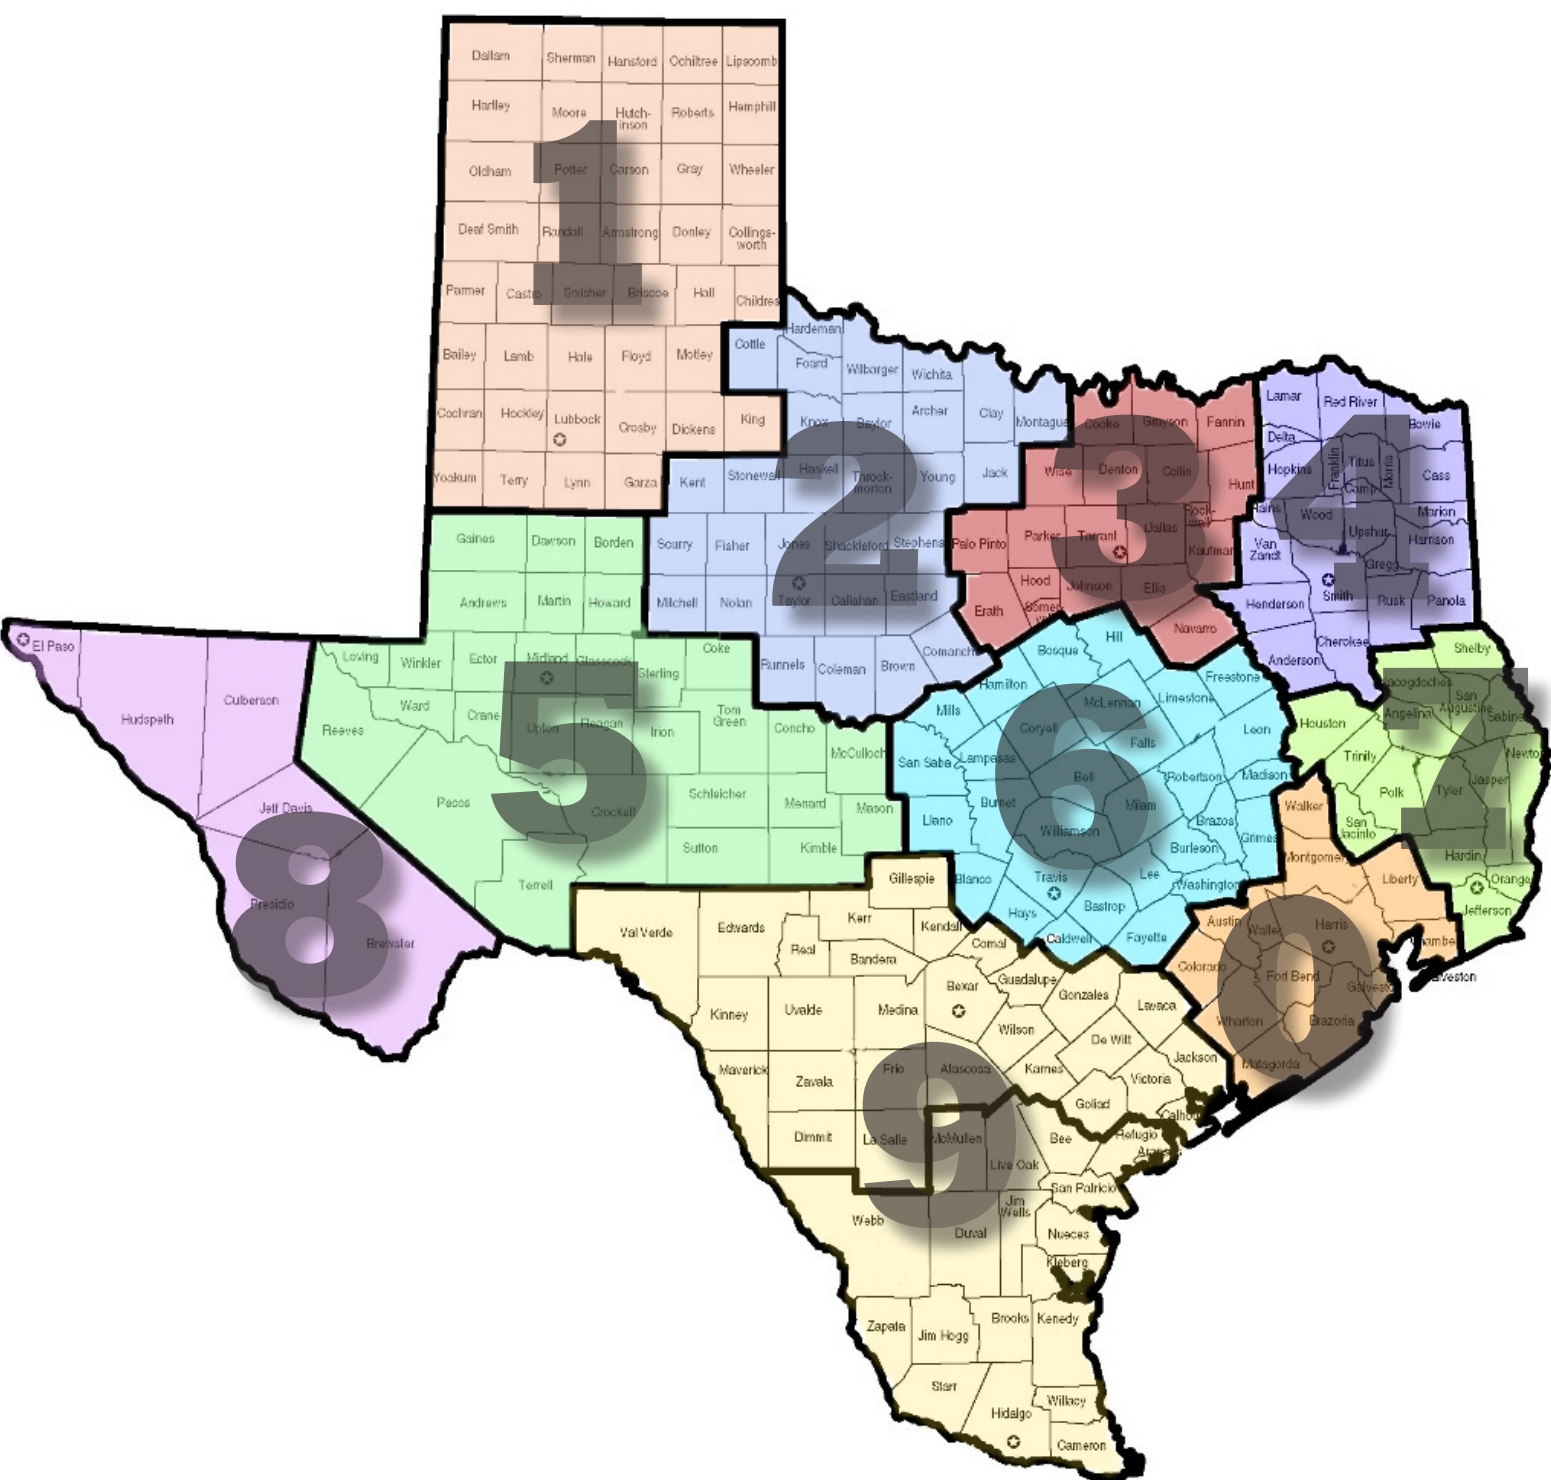

State of Texas Regional Map

State of Texas – Counties by Service Regions

Region 1	Region 2	Region 3	Region 4	Region 5
Armstrong	Archer	Collin	Anderson	Andrews
Bailey	Baylor	Cooke	Bowie	Borden
Briscoe	Brown	Dallas	Camp	Coke
Carson	Callahan	Denton	Cass	Concho
Castro	Clay	Earth	Cherokee	Crane
Childress	Coleman	Ellis	Delta	Crockett
Cochran	Comanche	Fannin	Franklin	Dawson
Collingsworth	Cottle	Grayson	Gregg	Ector
Crosby	Eastland	Hood	Harrison	Gaines
Dallam	Fisher	Hunt	Henderson	Glasscock
Deaf Smith	Foard	Johnson	Hopkins	Howard
Dickens	Hardeman	Kaufman	Lamar	Irion
Donley	Haskell	Navarro	Marion	Kimble
Floyd	Jack	Palo Pinto	Morris	Loving
Garza	Jones	Parker	Panola	Martin
Gray	Kent	Rockwall	Rains	Mason
Hale	Knox	Somervell	Red River	McCulloch
Hall	Mitchell	Tarrant	Rusk	Menard
Hansford	Montague	Wise	Smith	Midland
Hartley	Nolan		Titus	Pecos
Hemphill	Runnels		Upshur	Reagan
Hockley	Scurry		Van Zandt	Reeves
Hutchinson	Shackelford		Wood	Schleicher
King	Stephens			Sterling
Lamb	Stonewall			Sutton
Lipscomb	Taylor			Terrell
Lubbock	Throckmorton			Tom Green
Lynn	Wichita			Upton
Moore	Wilbarger			Ward
Motley	Young			Winkler
Ochiltree				
Oldham				
Parmer				
Potter				
Randall				
Roberts				
Sherman				
Swisher				
Terry				
Wheeler				
Yoakum				