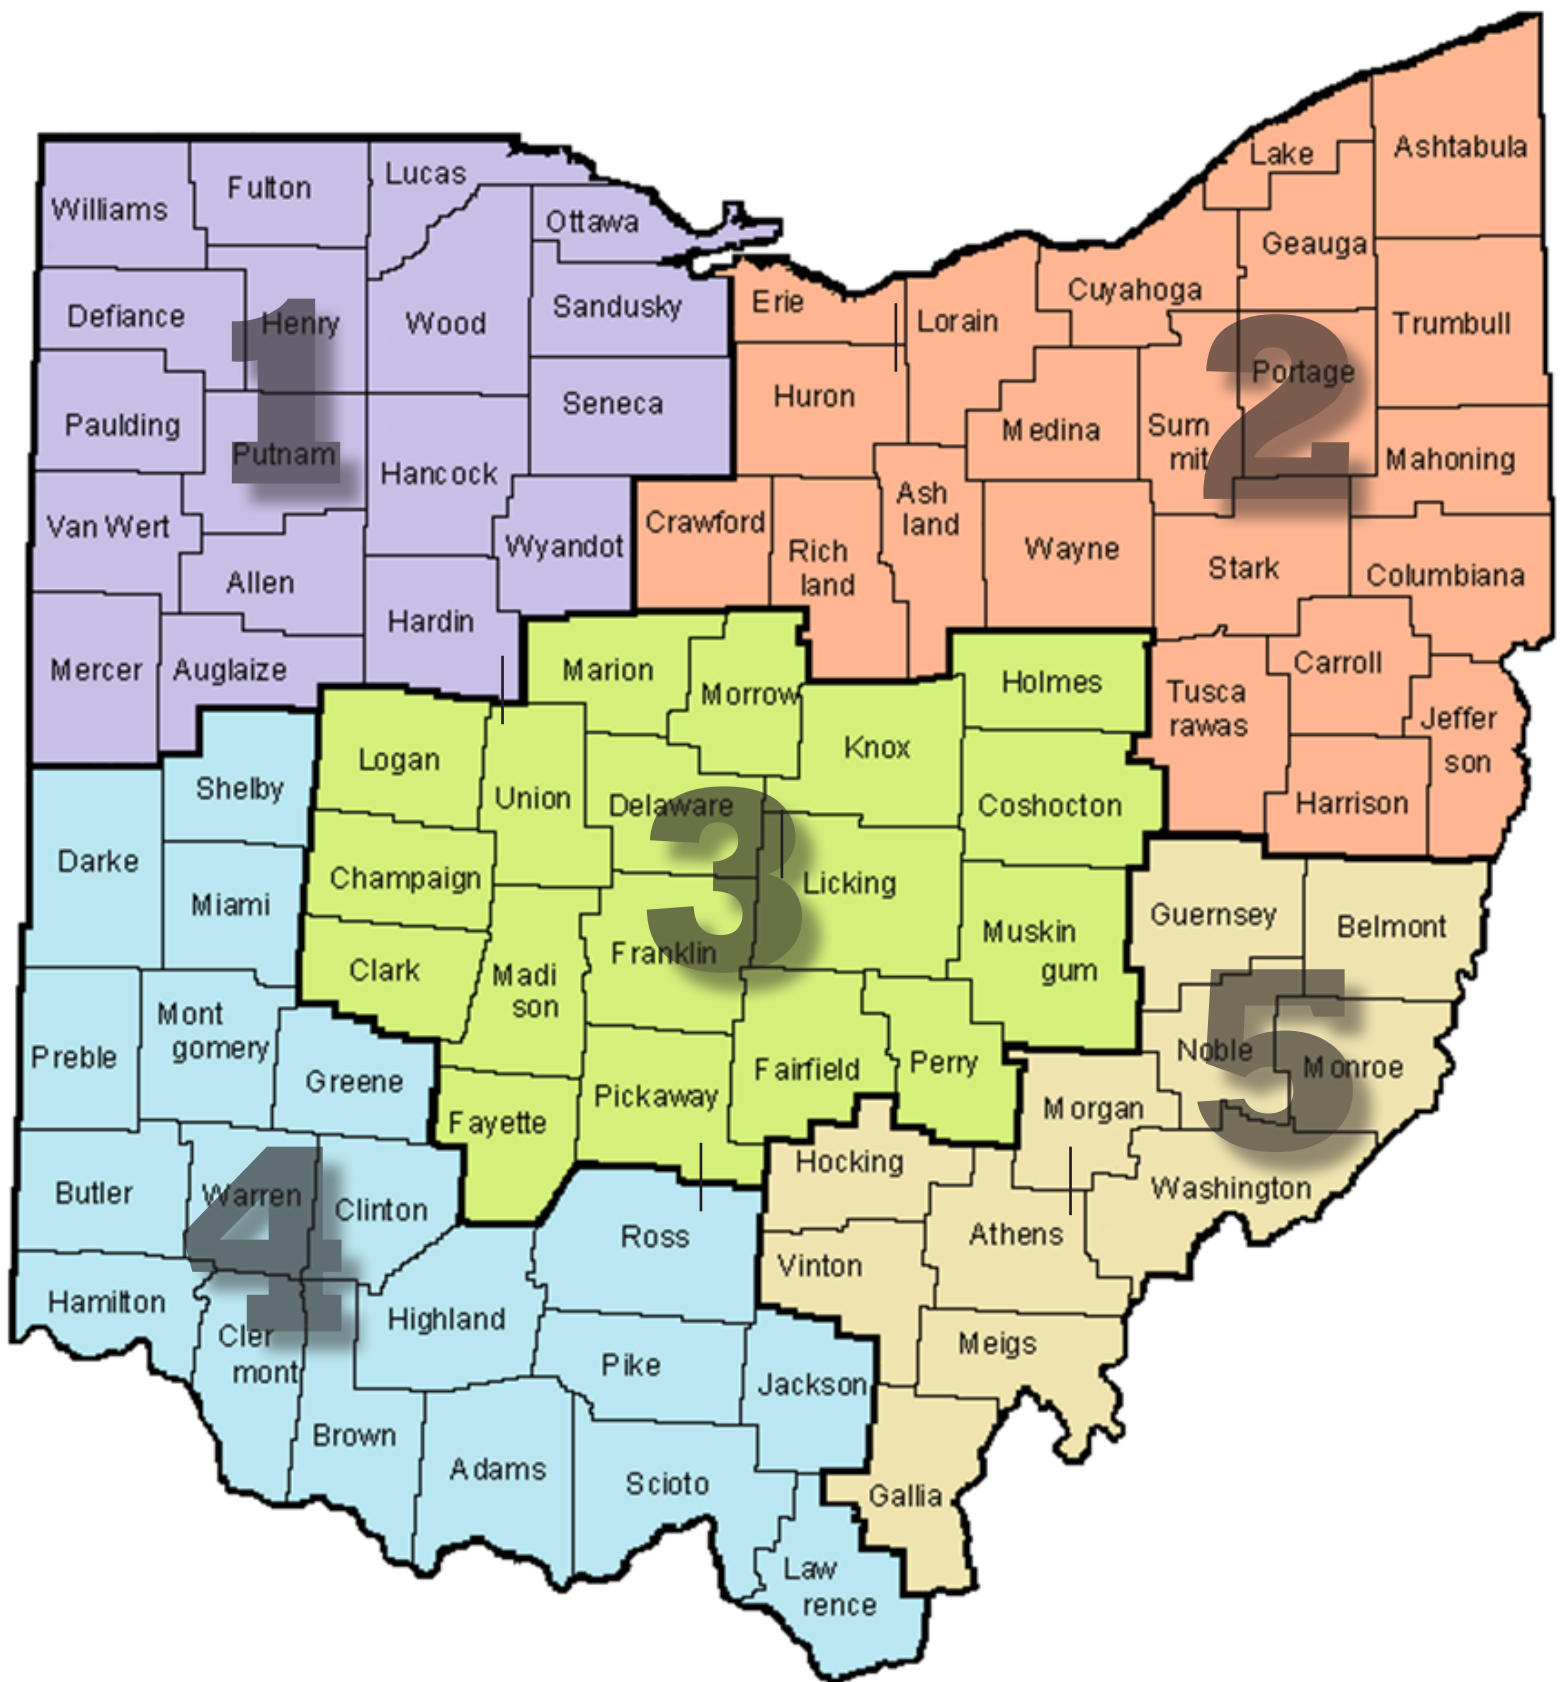

# State of Ohio Regional Map

# State of Ohio – Counties by Service Region

Region 1	Region 2	Region 3	Region 4	Region 5
Allen	Ashland	Champaign	Adams	Athens
Auglaize	Ashtabula	Clark	Brown	Belmont
Defiance	Carroll	Coshocton	Butler	Gallia
Fulton	Columbiana	Delaware	Clermont	Guernsey
Hancock	Crawford	Fairfield	Clinton	Hocking
Hardin	Cuyahoga	Fayette	Darke	Meigs
Henry	Erie	Franklin	Greene	Monroe
Lucas	Geauga	Holmes	Hamilton	Morgan
Mercer	Harrison	Knox	Highland	Noble
Ottawa	Huron	Licking	Jackson	Vinton
Paulding	Jefferson	Logan	Lawrence	Washington
Putnam	Lake	Madison	Miami	
Sandusky	Lorain	Marion	Montgomery	
Seneca	Mahoning	Morrow	Pike	
Van Wert	Medina	Muskingum	Preble	
Williams	Portage	Perry	Ross	
Wood	Richland	Pickaway	Scioto	
Wyandot	Stark	Union	Shelby	
	Summit		Warren	
	Trumbull			
	Tuscarawas			
	Wayne			