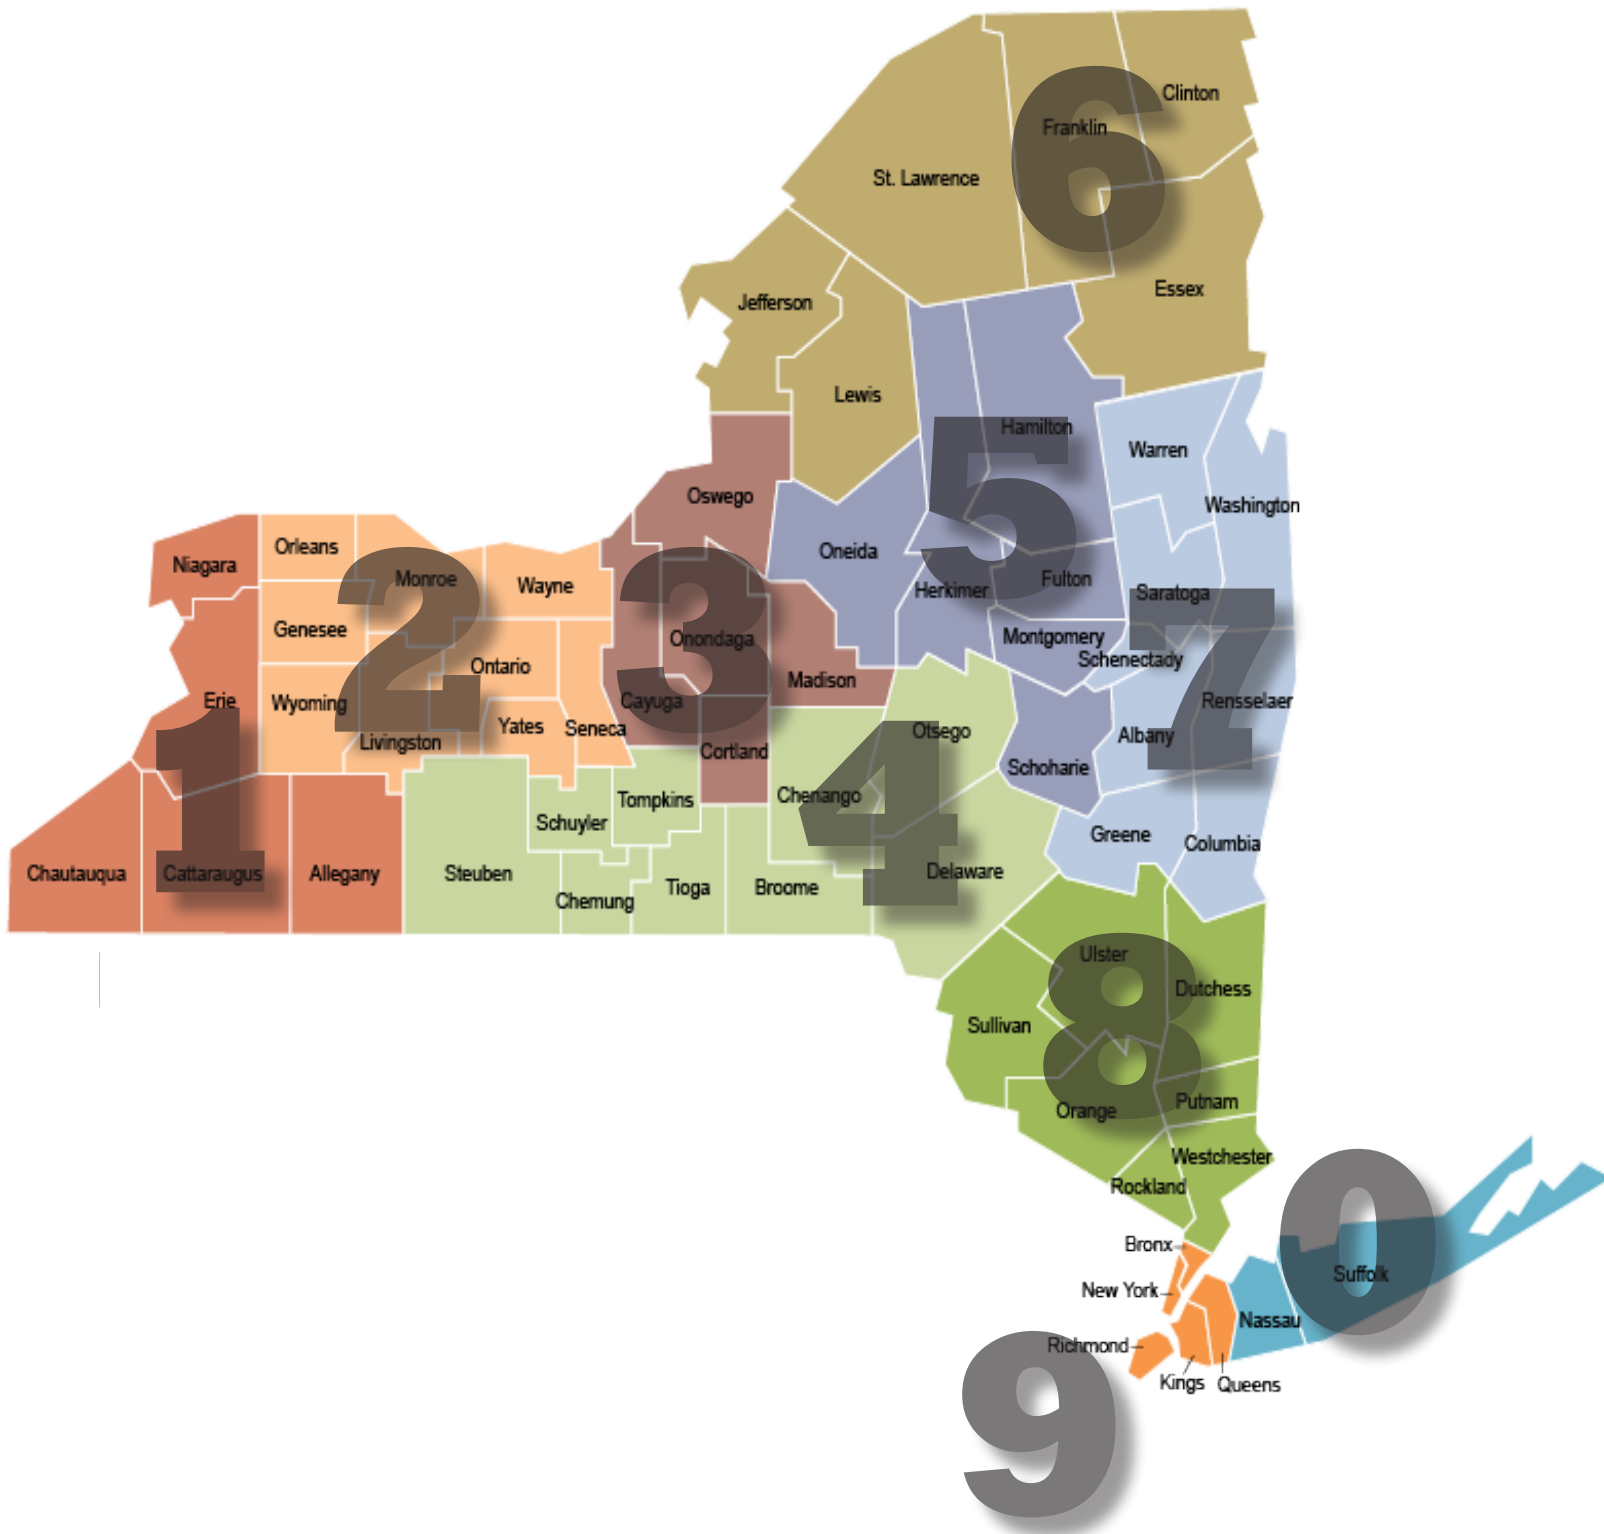

State of New York Regional Map

State of New York – Counties by Service Regions

Region 1	Region 2	Region 3	Region 4	Region 5
Allegany	Genesee	Cayuga	Broome	Fulton
Cattaraugus	Livingston	Cortland	Chemung	Hamilton
Chautauqua	Monroe	Madison	Chenango	Herkimer
Erie	Ontario	Onondaga	Delaware	Montgomery
Niagara	Orleans	Oswego	Otsego	Oneida
	Seneca		Schuyler	Schoharie
	Wayne		Steuben	
	Wyoming		Tioga	
	Yates		Tompkins	
Region 6	Region 7	Region 8	Region 9	Region 10
Clinton	Albany	Dutchess	Bronx	Nassau
Essex	Columbia	Orange	Kings	Suffolk
Franklin	Greene	Putnam	New York	
Jefferson	Rensselaer	Rockland	Queens	
Lewis	Saratoga	Sullivan	Richmond	
St. Lawrence	Schenectady	Ulster		
	Warren	Westchester		
	Washington			