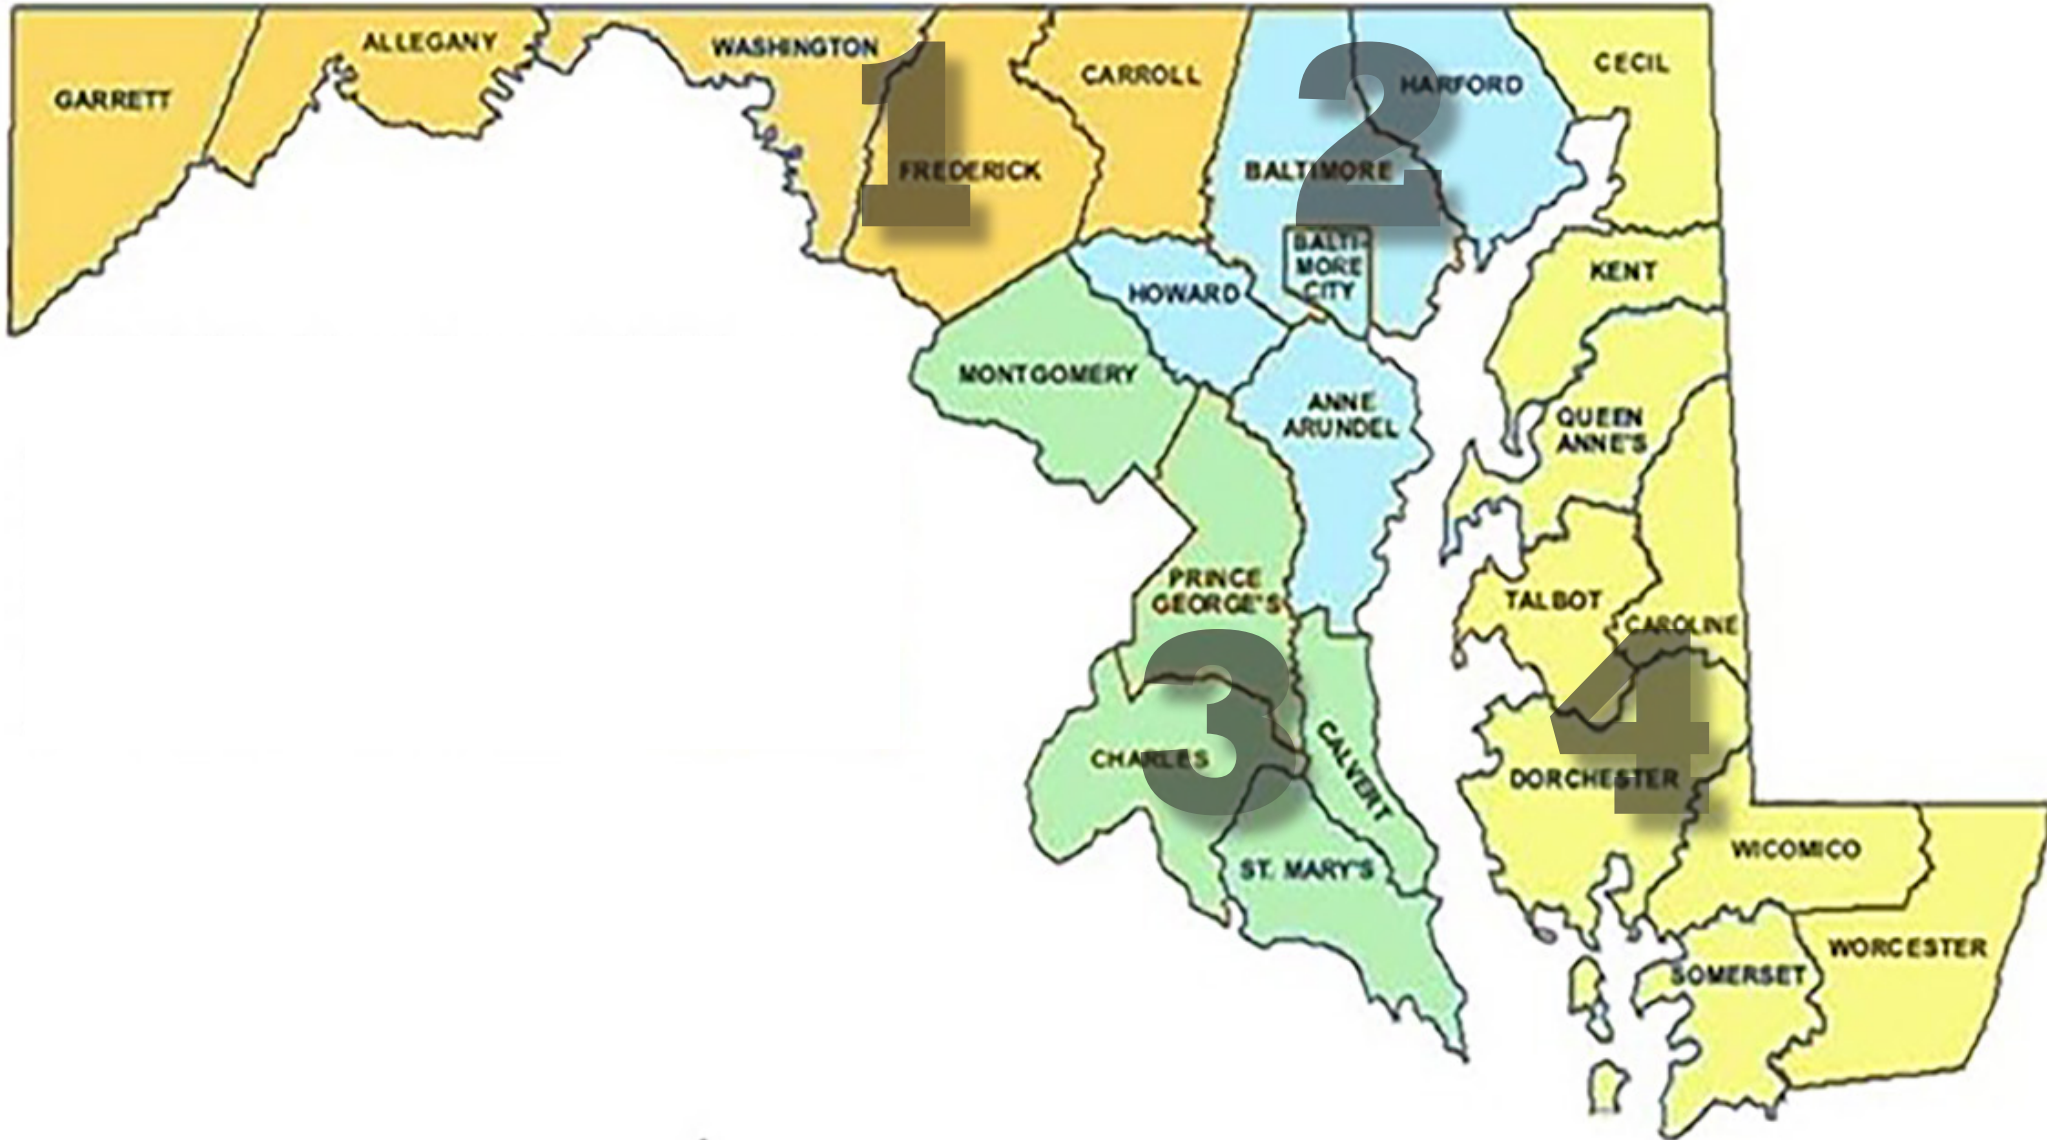

3.7 State of Maryland Regional Map

State of Maryland – Counties by Service Regions

Region 1	Region 2	Region 3	Region 4
Allegany	Anne Arundel	Calvert	Caroline
Carroll	Baltimore	Charles	Cecil
Frederick	Baltimore City	Montgomery	Dorchester
Garrett	Harford	Prince George's	Kent
Washington	Howard	St. Mary's	Queen Anne's
			Somerset
			Talbot
			Wicomico
			Worcester