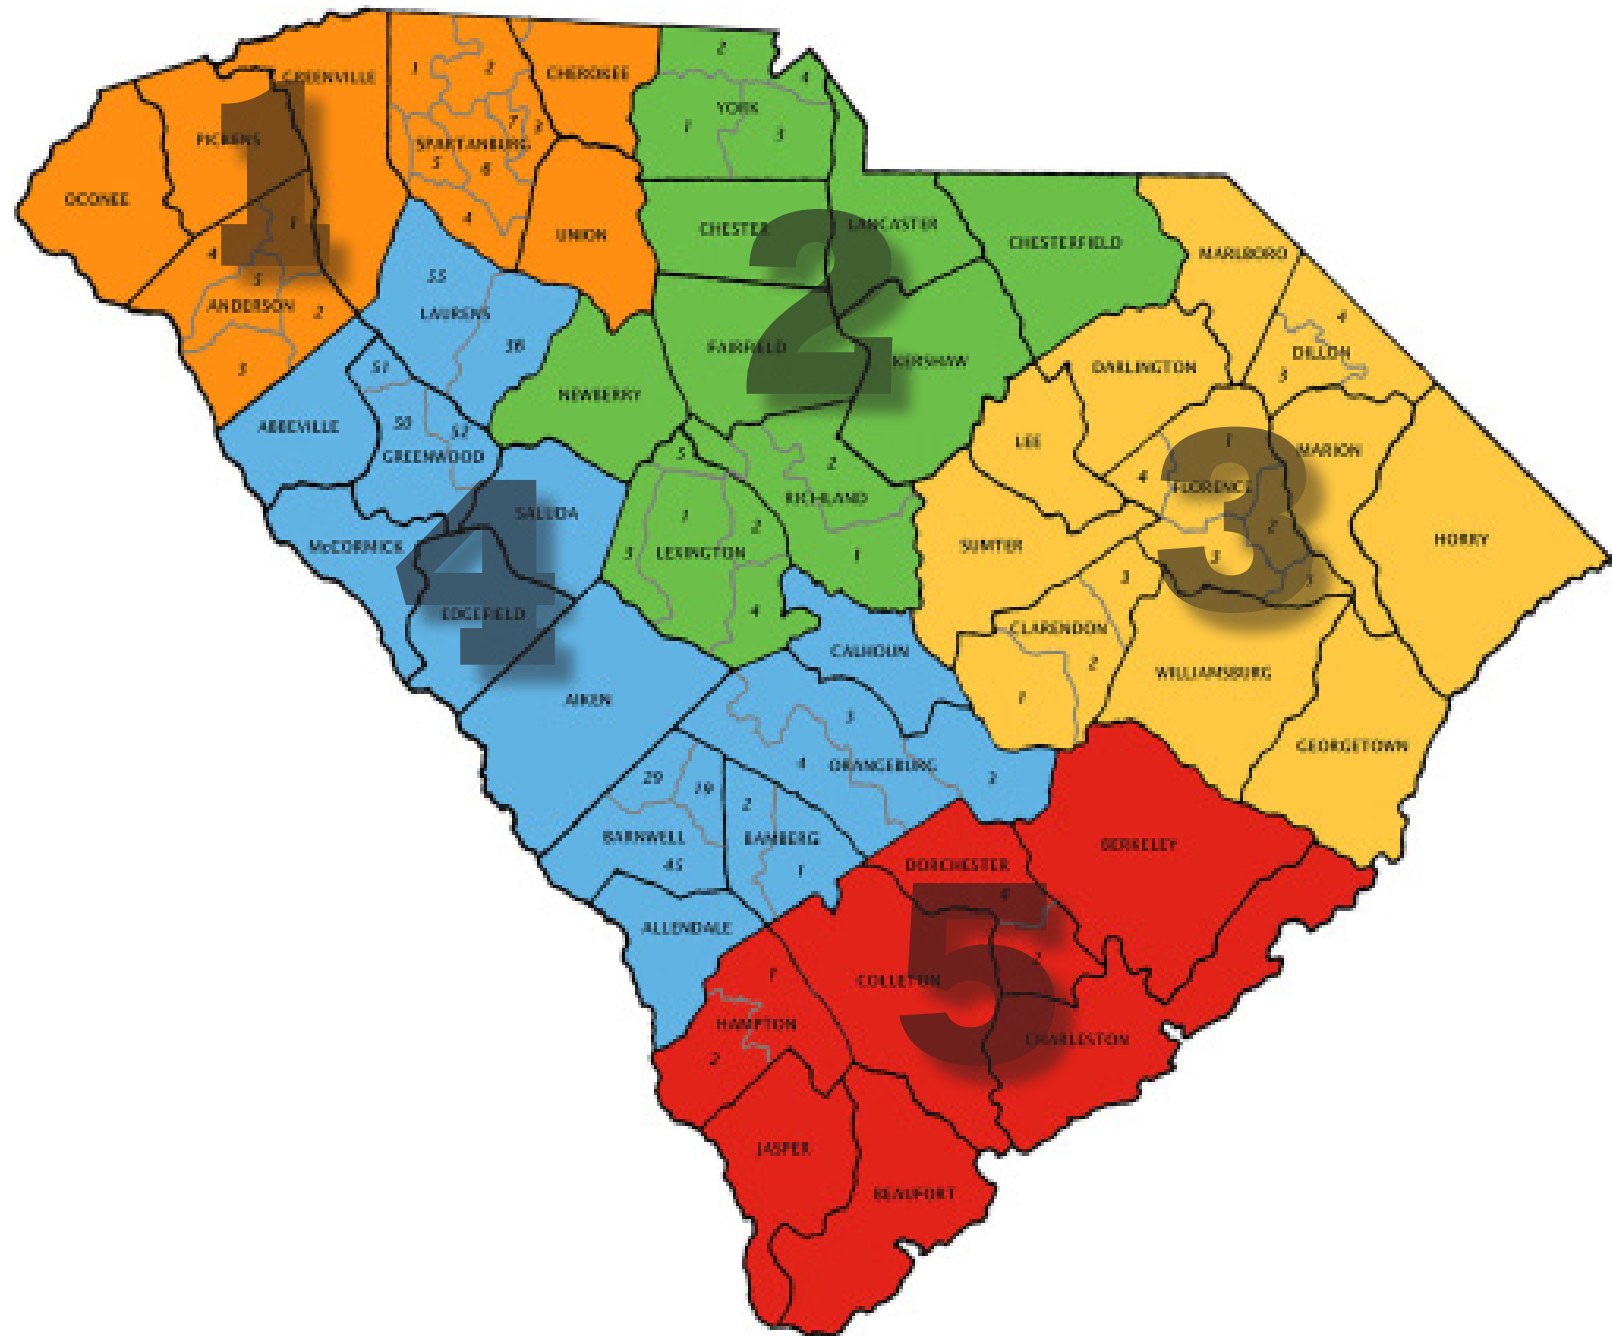

State of South Carolina Regional Map

State of South Carolina – Counties by Service Regions

Region 1	Region 2	Region 3	Region 4	Region 5
Anderson	Chester	Clarendon	Abbeville	Beaufort
Cherokee	Chesterfield	Darlington	Aiken	Berkeley
Greenville	Fairfield	Dillon	Allendale	Charleston
Oconee	Kershaw	Florence	Bamberg	Colleton
Pickens	Lancaster	Georgetown	Barnwell	Dorchester
Spartanburg	Lexington	Horry	Calhoun	Hampton
Union	Newberry	Lee	Edgefield	Jasper
	Richland	Marion	Greenwood	
	York	Marlboro	Laurens	
		Sumter	McCormick	
		Williamsburg	Orangeburg	
			Saluda	