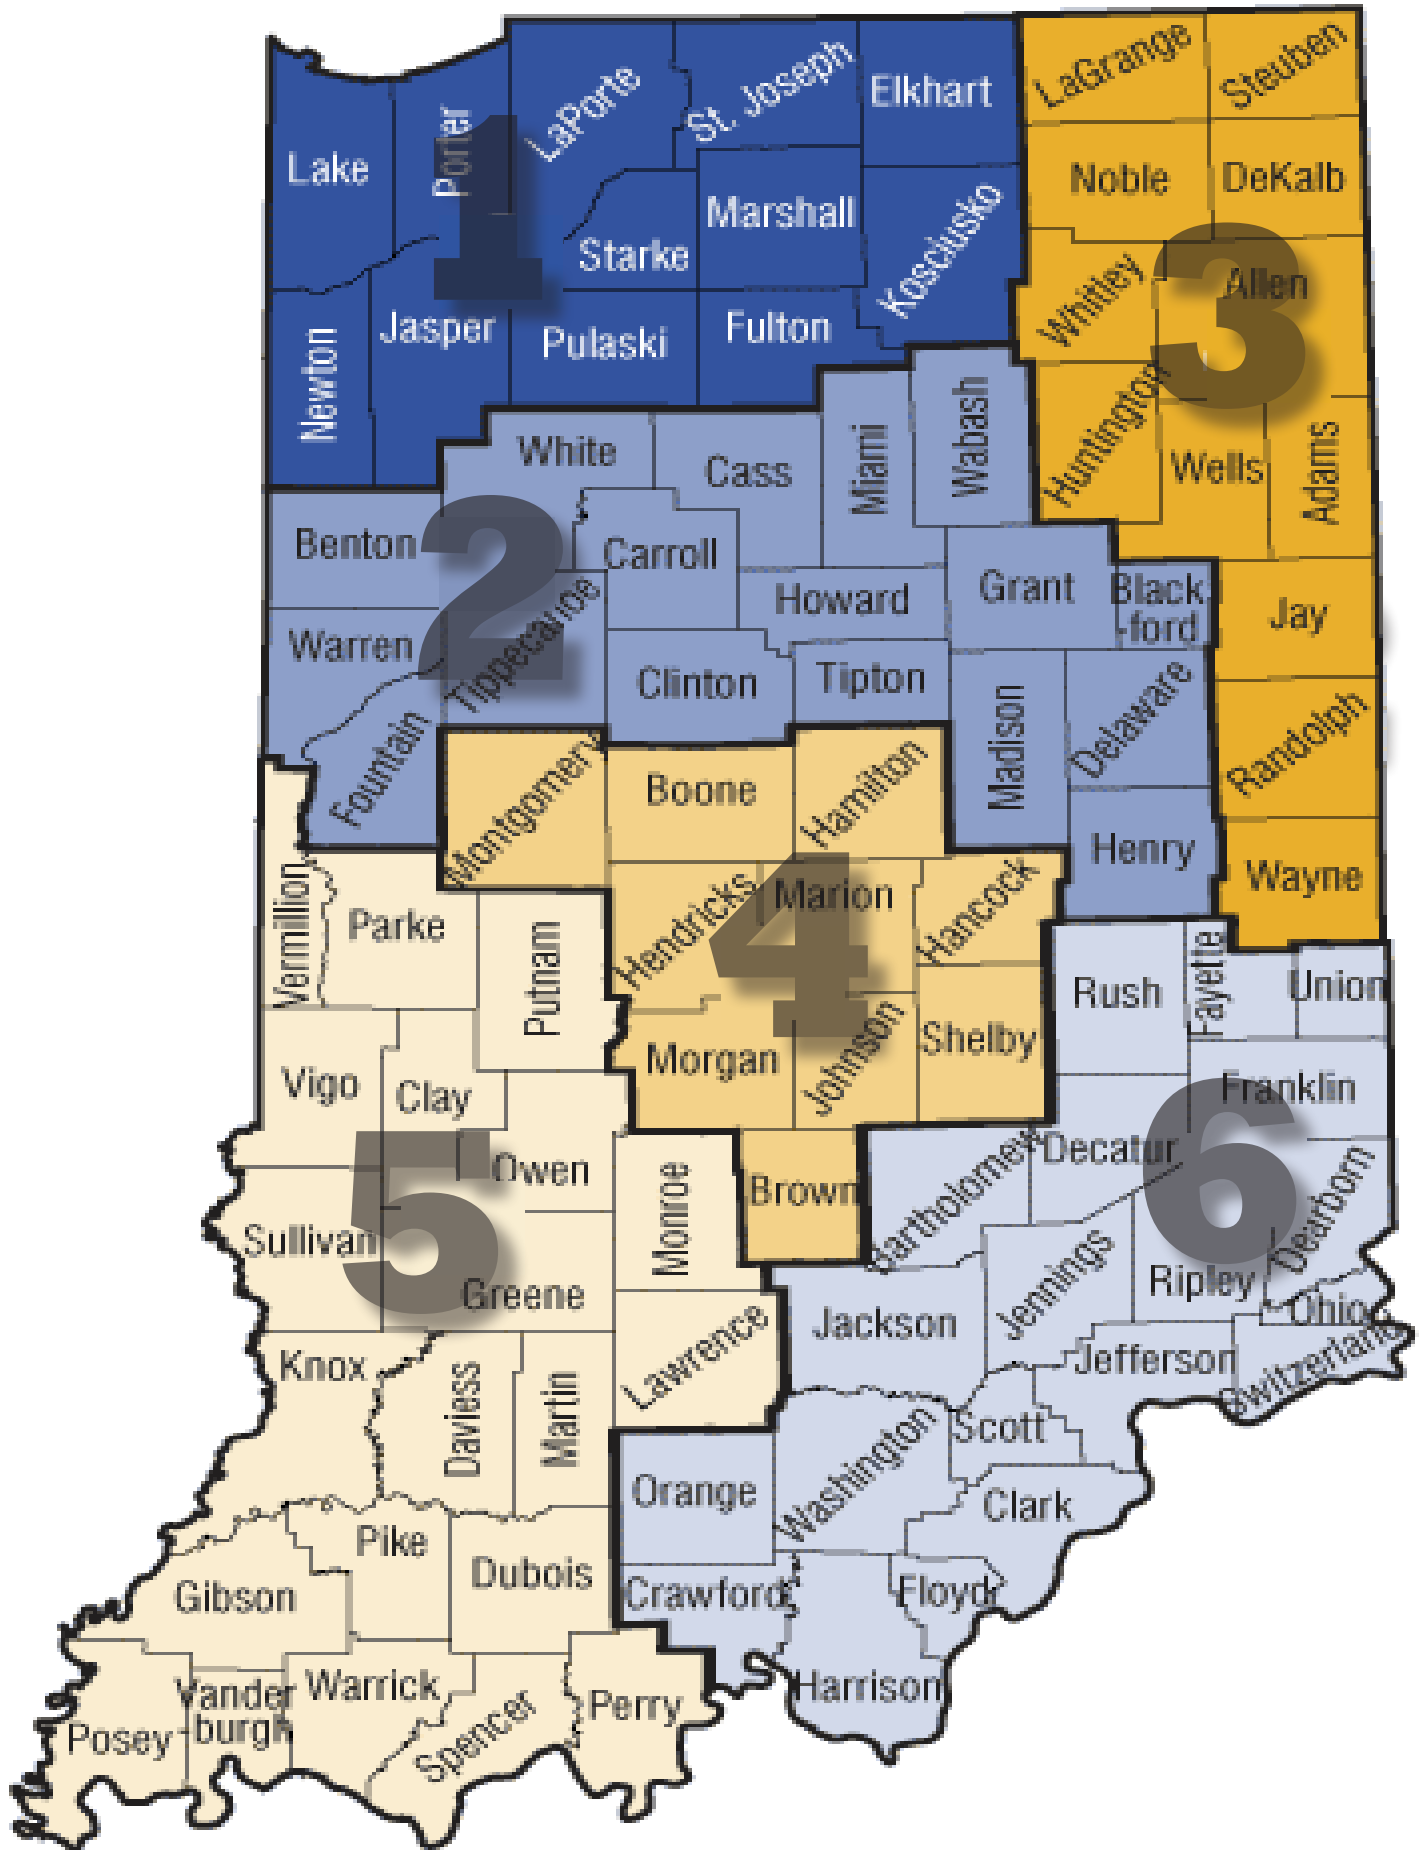

State of Indiana Regional Map

State of Indiana – Counties by Service Regions

Region 1	Region 2	Region 3	Region 4	Region 5
Elkhart	Benton	Adams	Boone	Clay
Fulton	Blackford	Allen	Brown	Daviess
Jasper	Carroll	DeKalb	Hamilton	Dubois
Kosciusko	Cass	Huntington	Hancock	Gibson
Lake	Clinton	Jay	Hendricks	Greene
LaPorte	Delaware	LaGrange	Johnson	Knox
Marshall	Fountain	Noble	Marion	Lawrence
Newton	Grant	Randolph	Montgomery	Martin
Porter	Henry	Steuben	Morgan	Monroe
Pulaski	Howard	Wayne	Shelby	Owen
St. Joseph	Madison	Wells		Parke
Starke	Miami	Whitley		Perry
	Tippecanoe			Pike
	Tipton			Posey
	Wabash			Putnam
	Warren			Spencer
	White			Sullivan
				Vanderburgh
				Vermillion
				Vigo
				Warrick

Region 6

Bartholomew	Jennings
Clark	Ohio
Crawford	Orange
Dearborn	Ripley
Decatur	Rush
Fayette	Scott
Floyd	Switzerland
Franklin	Union
Harrison	Washington
Jackson	
Jefferson	