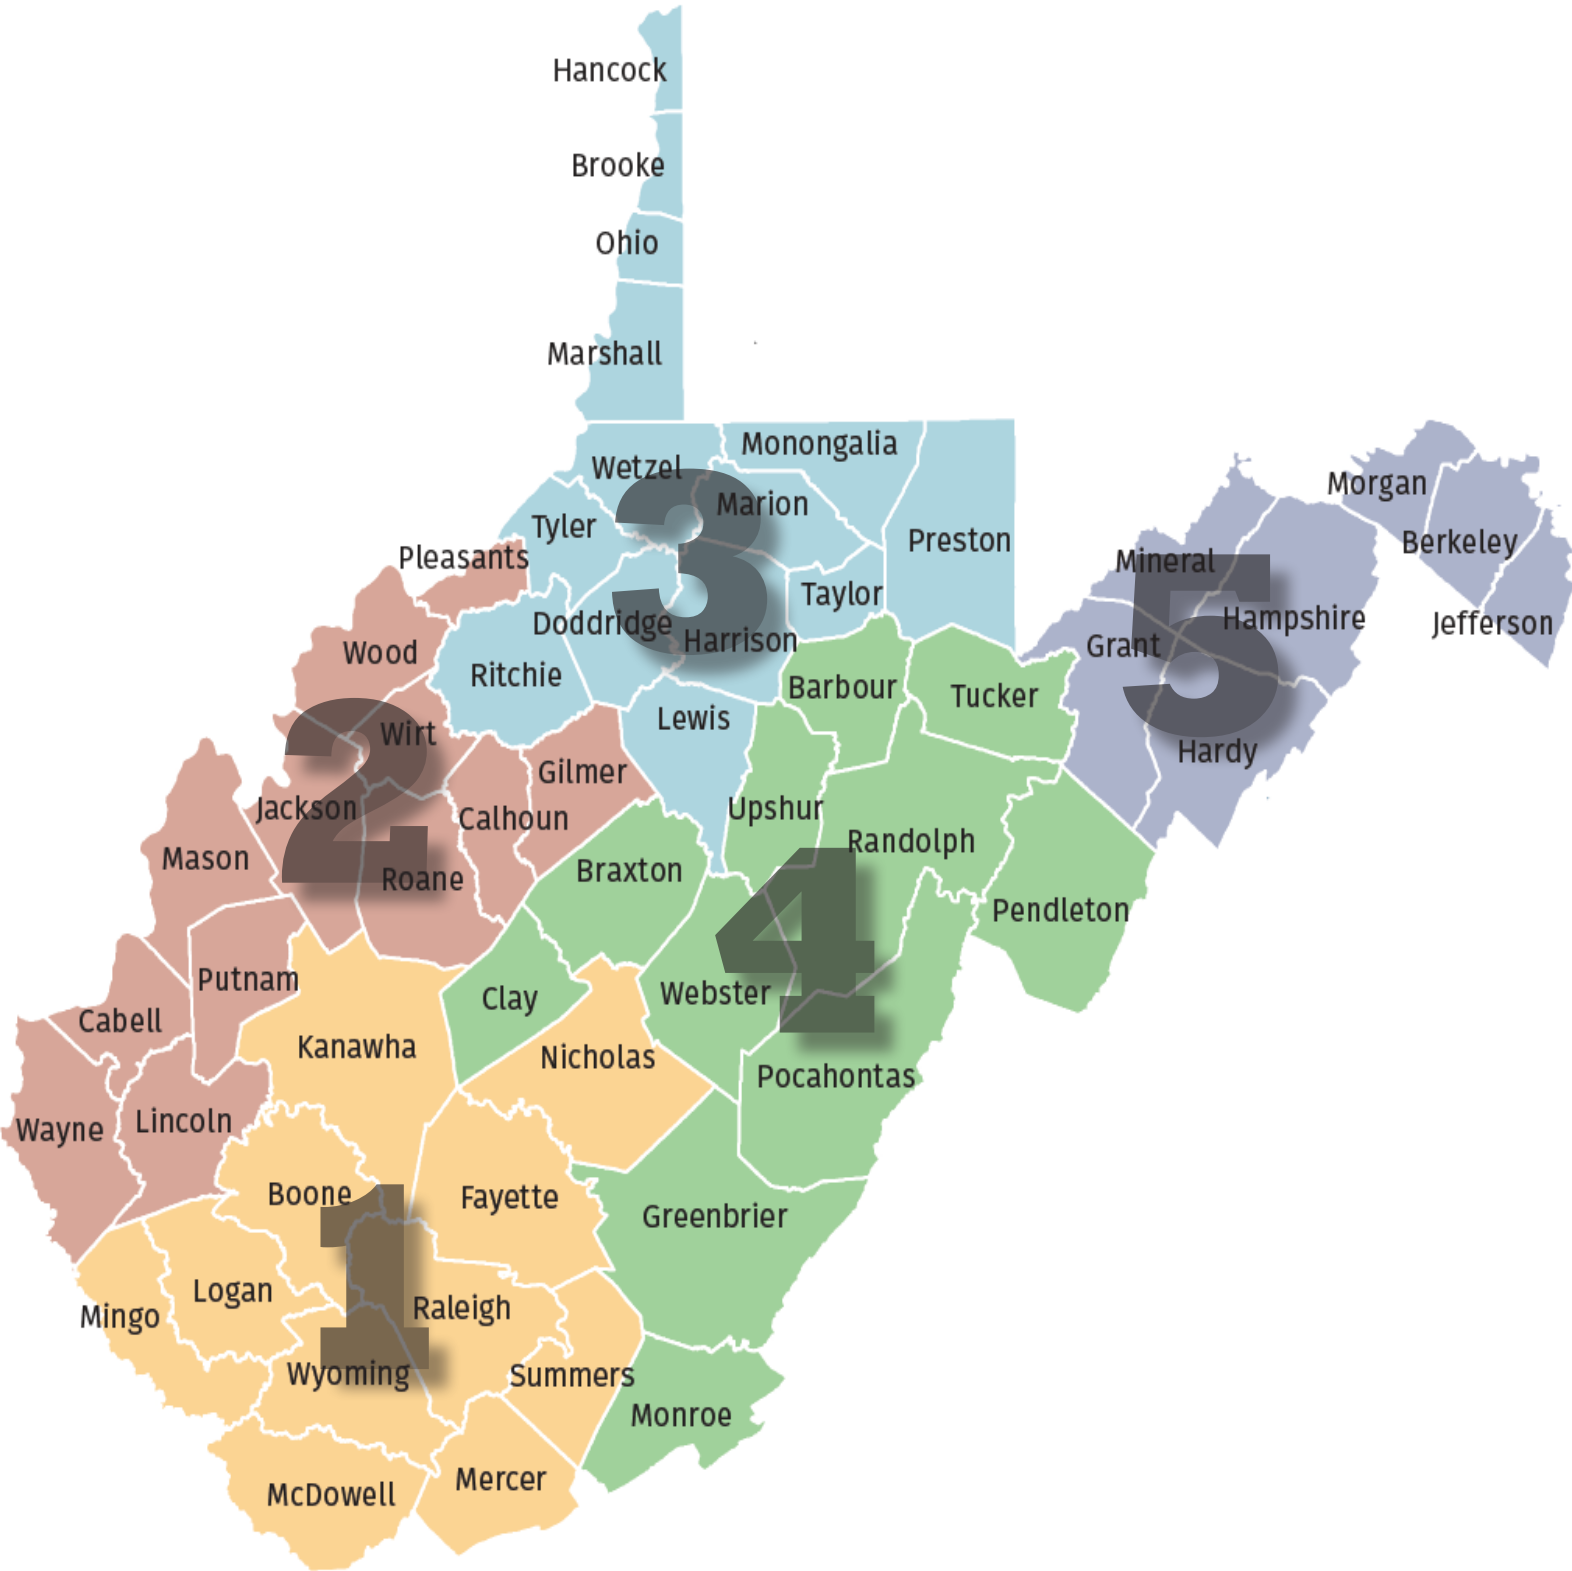

State of West Virginia Regional Map

State of West Virginia – Counties by Service Regions

Region 1	Region 2	Region 3	Region 4	Region 5
Mingo	Wayne	Hancock	Clay	Grant
Logan	Lincoln	Brooke	Braxton	Hardy
Boone	Cabell	Ohio	Webster	Mineral
Kanawha	Putnam	Marshall	Pocahontas	Hampshire
McDowell	Mason	Wetzel	Greenbrier	Morgan
Wyoming	Jackson	Tyler	Monroe	Berkeley
Raleigh	Wood	Ritchie	Upshur	Jefferson
Fayette	Pleasants	Doddridge	Randolph	
Nicholas	Wirt	Lewis	Pendleton	
Summers	Roane	Harrison	Tucker	
Mercer	Calhoun	Marion	Barbour	
	Gilmer	Monongalia		
		Taylor		
		Preston		