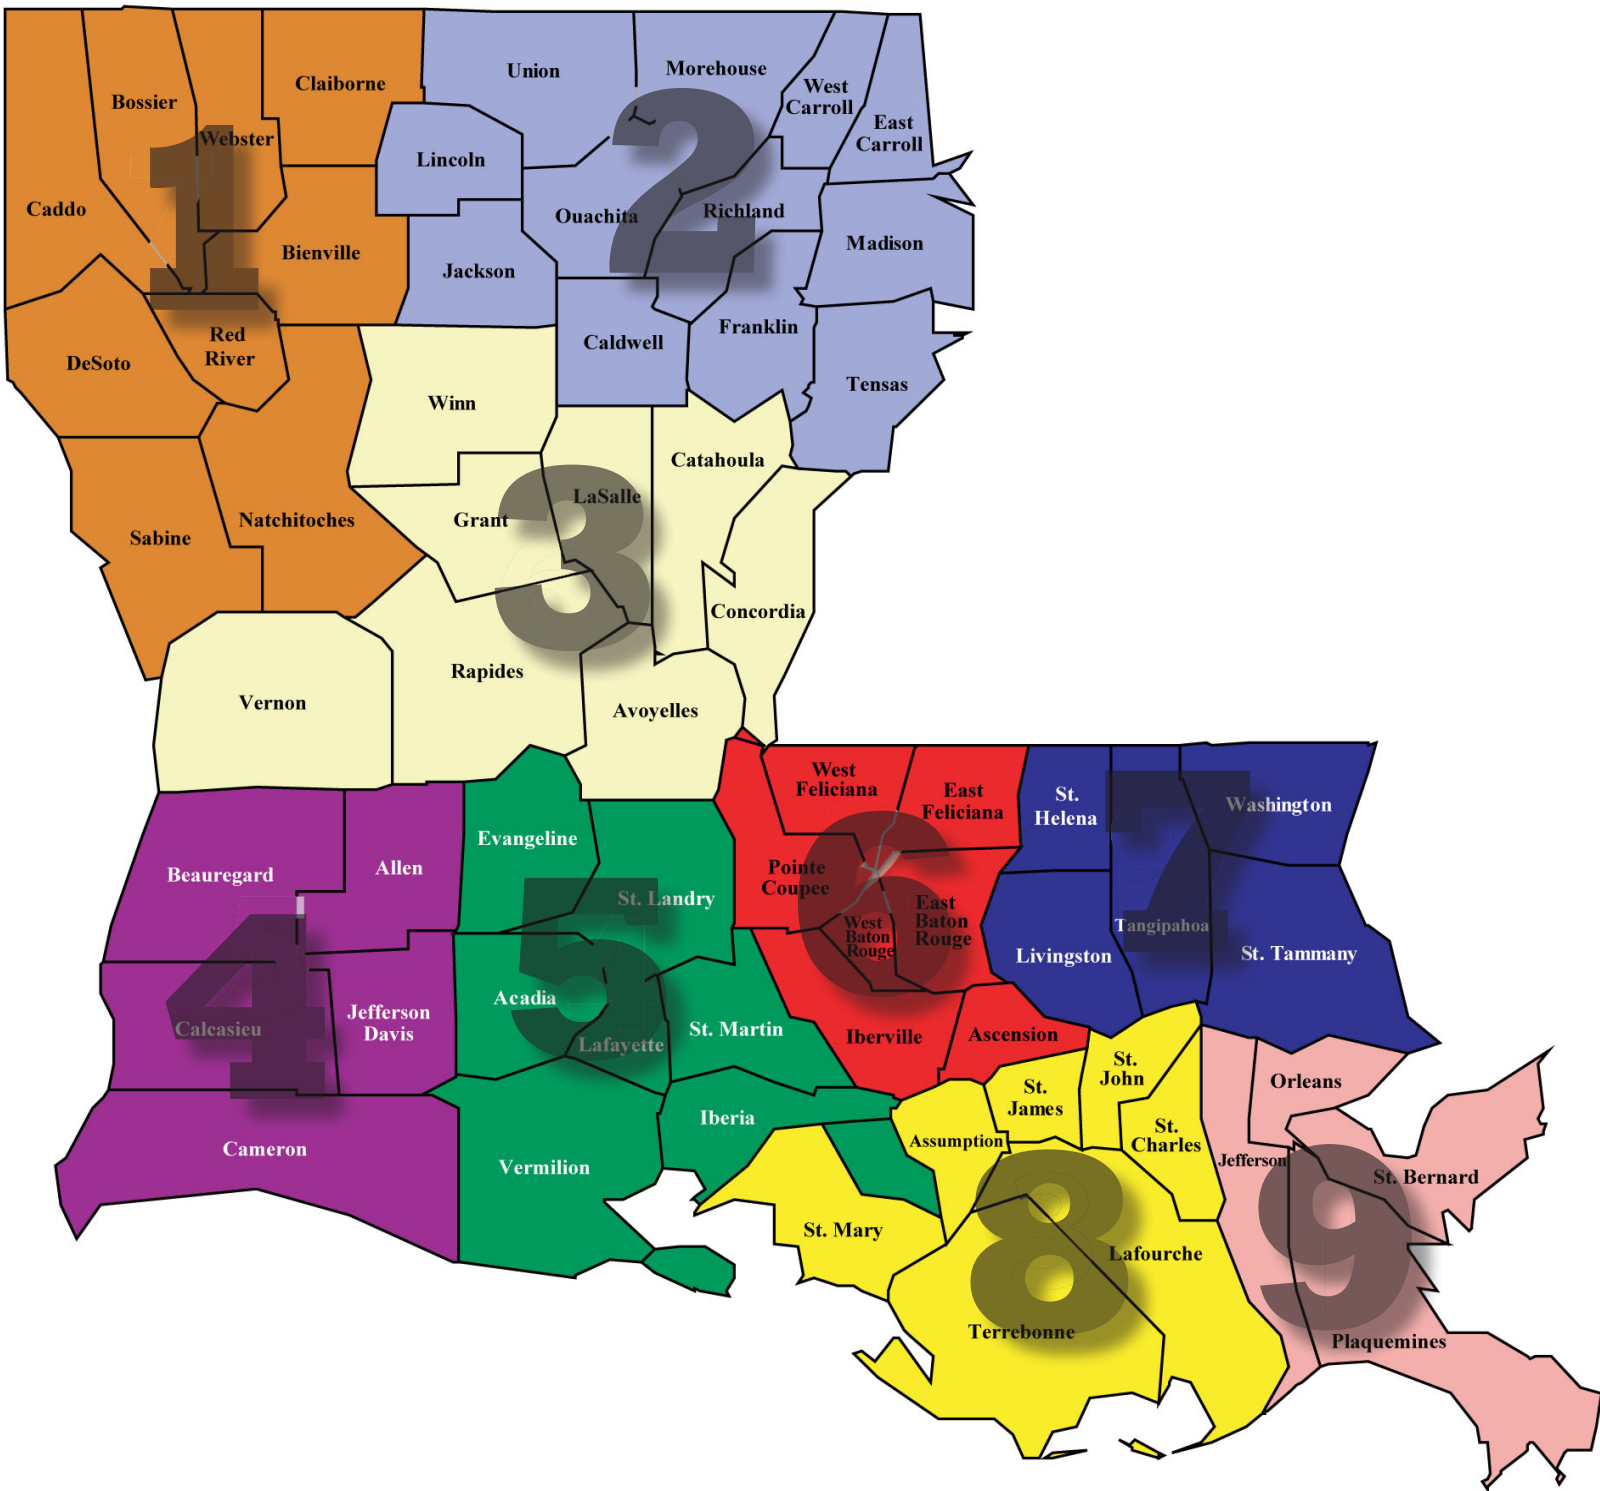

State of Louisiana Regional Map

State of Louisiana – Counties by Service Regions

Region 1

Bienville
 Bossier
 Caddo
 Claiborne
 DeSoto
 Natchitoches
 Red River
 Sabine
 Webster

Region 2

Caldwell
 Franklin
 Jackson
 Lincoln
 Madison
 Morehouse
 Ouachita
 Richland
 Tensas
 Union
 Weast Carroll
 West Carroll

Region 3

Avoyelles
 Catahoula
 Concordia
 Grant
 LaSalle
 Rapides
 Vernon
 Winn

Region 4

Allen
 Beauregard
 Calcasieu
 Cameron
 Jefferson Davis

Region 5

Acadia
 Evangeline
 Iberia
 Lafayette
 St. Landry
 St. Martin
 Vermilion

Region 6

Ascension
 East Baton Rouge
 East Feliciana
 Iberville
 Pointe Coupee
 West Baton Rouge
 West Feliciana

Region 7

Livingston
 St. Helena
 St. Tammany
 Tangipahoa
 Washington

Region 8

Assumption
 Lafourche
 St. Charles
 St. James
 St. John
 St. Mary
 Terrebonne

Region 9

Jefferson
 Orleans
 Plaquemines
 St. Bernard